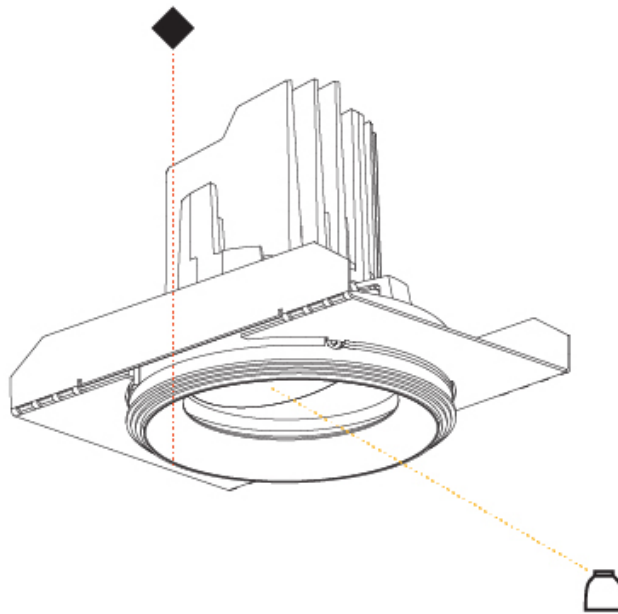

BIONIQ ROUND ADJUSTABLE TRIMLESS

A35179-

PROJECT	_____
TYPE	_____
SPECIFIER	_____
QUANTITY	_____
DATE	_____